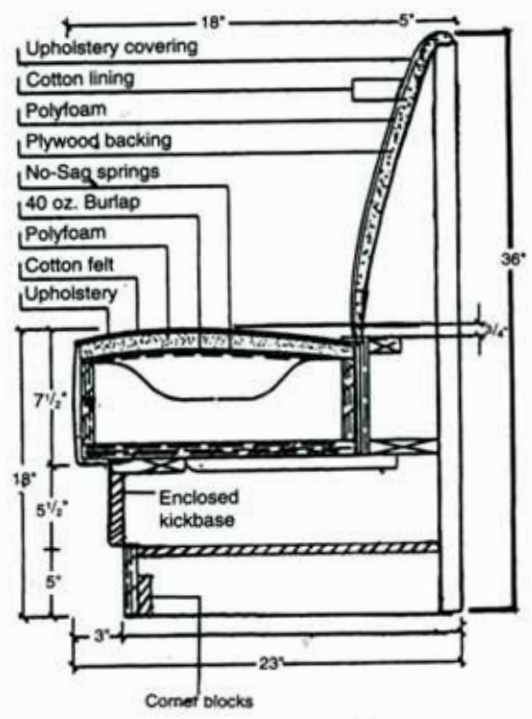

930T

931

932

933A

934

935A

Design Layout & Planning

Half-Circle

"U" Shape

Single Booth

Double Booth

3/4 "U" Shape

Rollhaus Seating Products, Inc.

Your Complete Source for Restaurant Furniture

Rollhaus Seating Products has been manufacturing restaurant and commercial furniture for over 65 years. Our experienced and practical designers can help create the desired atmosphere for your restaurant, diner, lounge, bar, cafeteria or special location.

Rollhaus Seating Products' reputation is built

on skilled workmanship, reliability, and economical prices. We are always available to visit your establishment to suggest a layout and design for your facility and to provide a quotation free of charge. Our factory and showroom are easily accessible in Long Island City. We are located right outside the Queens Midtown Tunnel (Borden Ave. Exit 13) and 2 stops from Manhattan on the #7 train (Hunters Point Ave.).