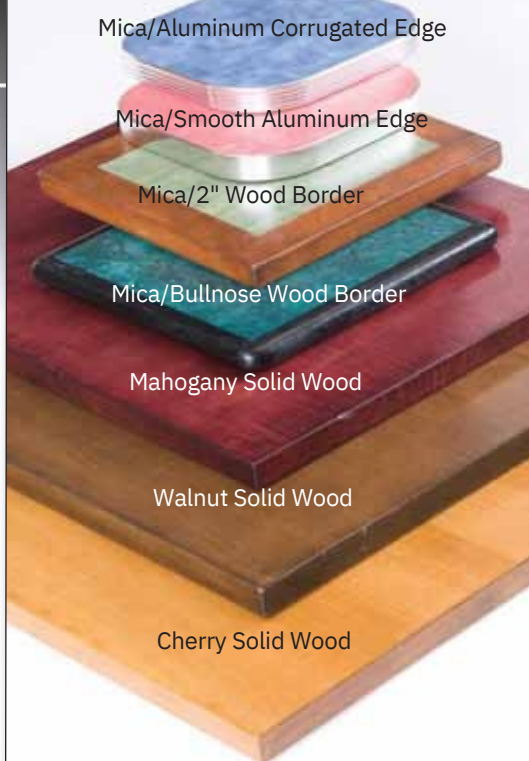

#3600 Custom Designed Back

#1800 V-Back Booth

#2500 Smooth Back

#3300 Diamond Tufted

#4500 Channel Back

Table Tops & Bases

- Laminate
- Solid Wood
- Inlays
- Square to round
- Veneer
- Folding
- Resin
- Padded
- Outdoor