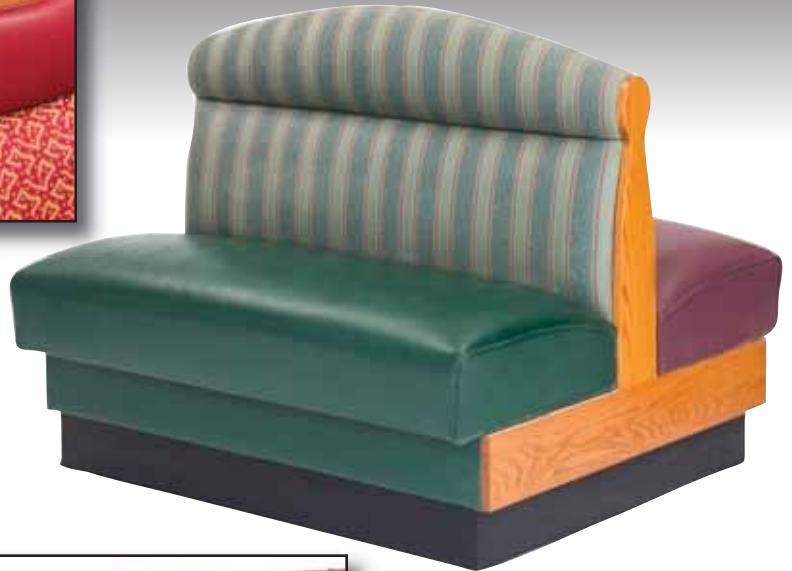

Custom Upholstered Booths

#2500 Panel Back with Headrest

#2500 "L"
Shape

#2500 Smooth Back

#4500 Channel Back
Nail Head Trim

#4500 Hollywood "U"
Shape

Soft - Arch with Wood Trim on Top

Arched Booth Wood Side

#4900 Square Tufted Back

#8500 Wood Booth

#3300 Diamond Tufted Settee

#3300 Diamond Tufted with Headrest

Custom Upholstered Booths

Slipper Chair

Slipper Chair with One Arm

Brandy Chair

Smooth Arched Back

Round Ottoman

Oval Ottoman

Square Ottoman

Barrel Chair

Wrap Around Loveseat

Curved Loveseat

All Booths & Banquettes can be designed and constructed in any shape, length, height, vinyl or fabric.